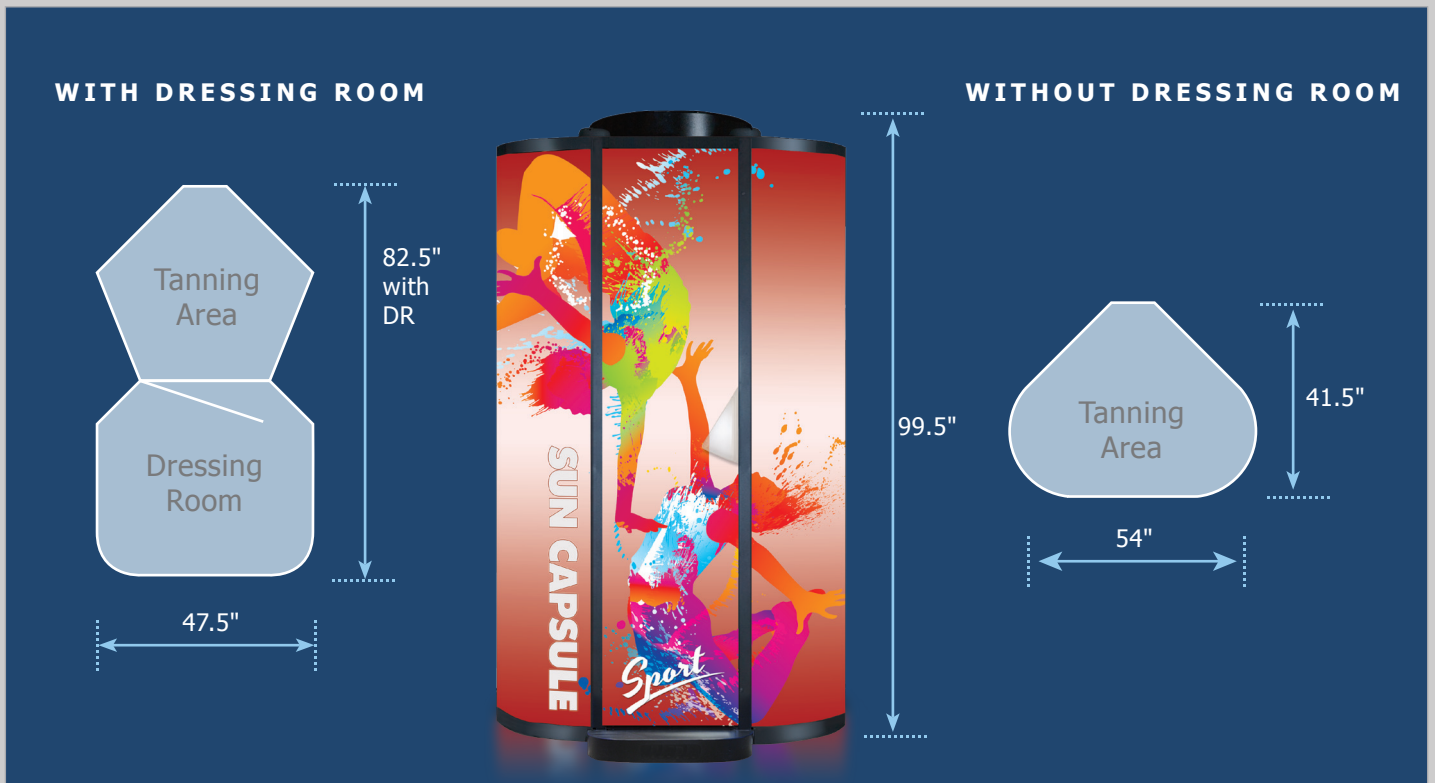

SUN CAPSULE

Specifications

SPORT | 10 MINUTE
180Watt / 1.9METER

	180 WATTS
Maximum Exposure	10 Minutes
Number of Lamps x Type of Lamps	44 VHR
Choke Ballast	180 Watt
Running Voltage	230 Volts
Single Phase Amperage	43 Amps
Three Phase Amperage	27 Amps
Buck Boost Transformer	1.5 KVA
Cooling System	5000 cfm via a 24-inch Fan
Wind Velocity	20 mph
Available Attached Dressing Room	Yes