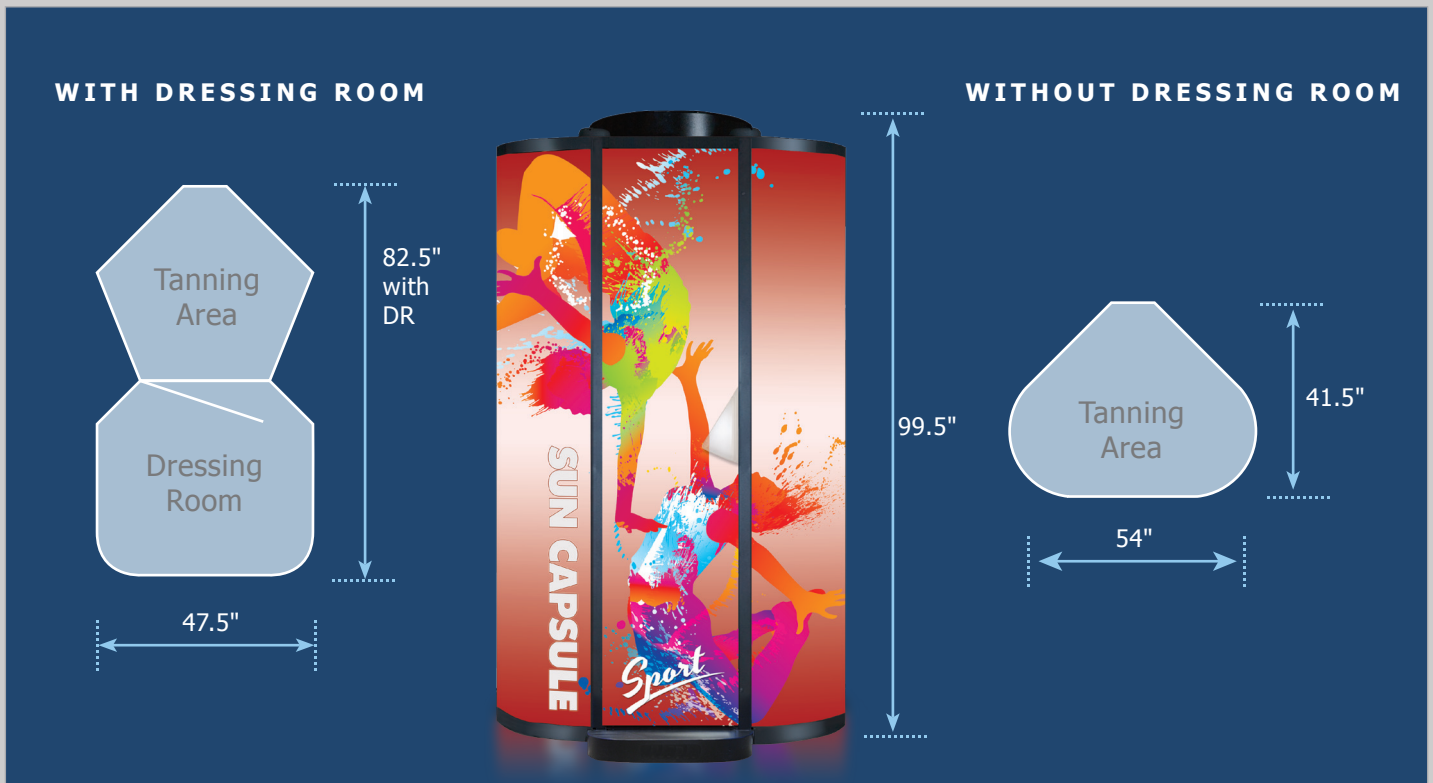

SUN CAPSULE

Specifications

SPORT | 10 MINUTE
180Watt / 1.9METER

	180 WATTS
Maximum Exposure	10 Minutes
Number of Lamps x Type of Lamps	44 VHR
Choke Ballast	180 Watt
Running Voltage	230 Volts
Single Phase Amperage	43 Amps
Three Phase Amperage	27 Amps
Buck Boost Transformer	1.5 KVA
Cooling System	5000 cfm via a 24-inch Fan
Wind Velocity	20 mph
Available Attached Dressing Room	Yes