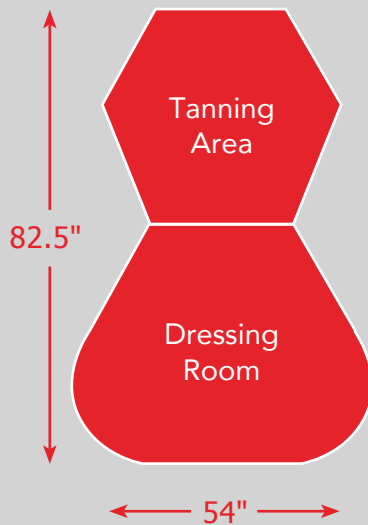

WITH DRESSING ROOM

WITHOUT DRESSING ROOM

SYSTEM SPECIFICATIONS

EXCELL

Number of Wavelengths	3
Wavelengths in Nanometers	660nm, 830nm, 940nm
Proprietary Red Light	LED Technology
Enhanced PBM (Photobiomodulation) Technology	Yes
T Max Compatible	Yes
Red Light Delivery Method	LED Diodes
Diode Specifications	3 Watts per Diode
Total Diodes	4800
Acrylic Floor with Accent Lighting	Available
Mirrored Ceiling	Available
Built in Audio Speakers	Yes
Capsule Dimensions	54"W x 52"D
Capsule Dimensions with Dressing Room	54 W x 84"D
Maximum User Height	6'6"
Available Attached Dressing Room	Yes
Electrical Specifications - Single Phase	208-240v 40 amp breaker