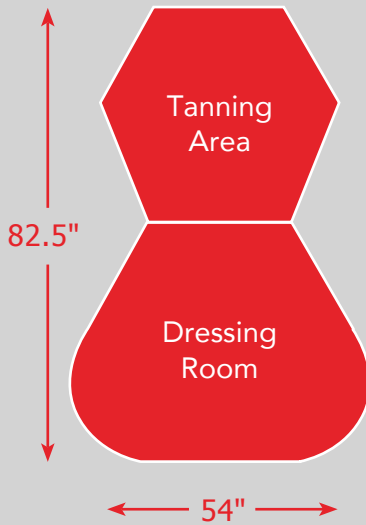

WITH DRESSING ROOM

WITHOUT DRESSING ROOM

SYSTEM SPECIFICATIONS

EXCELL

Number of Wavelengths	3
Wavelengths in Nanometers	Red, Deep Red, Near Infrared
Proprietary Red Light	RLED Technology
Enhanced PBM (Photobiomodulation) Technology	Yes
T Max Compatible	Yes
Red Light Delivery Method	LED Diodes
Diode Specifications	3 Watts per Diode
Total Diodes	4800
Capsule Dimensions	54"W x 52"D
Capsule Dimensions with Dressing Room	54 W x 84"D
Maximum User Height	6'6"
Available Attached Dressing Room	Yes
Electrical Specifications - Single Phase	208-240v 40 amp breaker