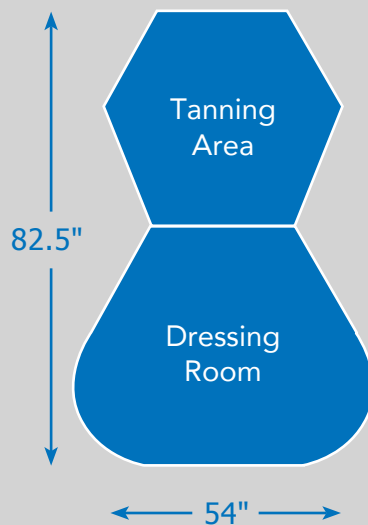

SPECTRUM 7

SPECIFICATIONS

WITH DRESSING ROOM

WITHOUT DRESSING ROOM

SYSTEM SPECIFICATIONS

SPECTRUM 7

Number of Wavelengths	7
Wavelengths in Nanometers	605nm, 630nm, 660nm, 670nm, 830nm, 905nm 940nm
Proprietary Red Light	LED Technology
Enhanced PBM (Photobiomodulation) Technology	Yes
T Max Compatible	Yes
Red Light Delivery Method	LED Diodes
Diode Specifications	3 Watts per Diode
Total Diodes	4800
Acrylic Floor with Accent Lighting	Available
Mirrored Ceiling	Available
Built in Audio Speakers	Yes
Capsule Dimensions	54"W x 52"D
Capsule Dimensions with Dressing Room	54 W x 84"D
Maximum User Height	6'6"
Available Attached Dressing Room	Yes
Electrical Specifications - Single Phase	208-240v 40 amp breaker