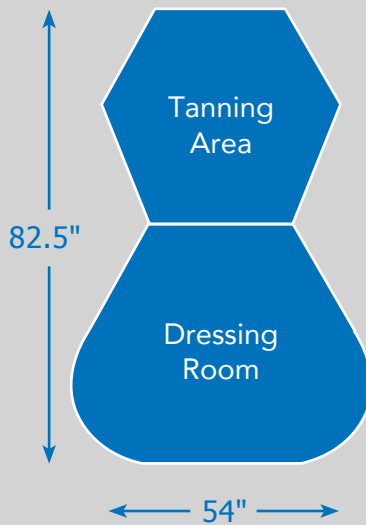

SPECTRUM 7

SPECIFICATIONS

WITH DRESSING ROOM

WITHOUT DRESSING ROOM

SYSTEM SPECIFICATIONS

SPECTRUM 7

Number of Wavelengths	7
Wavelengths in Nanometers	Red, Deep Red, Near Infrared
Proprietary Red Light	BLED, GLED, RLED, ILED Technology
Enhanced PBM (Photobiomodulation) Technology	Yes
T Max Control Module	Yes
Red Light Delivery Method	LED Diodes
Diode Specifications	3 Watts per Diode
Total Diodes	4800
Capsule Dimensions	54"W x 52"D
Capsule Dimensions with Dressing Room	54 W x 84"D
Maximum User Height	6'6"
Available Attached Dressing Room	Yes
Electrical Specifications - Single Phase	208-240v 40 amp breaker