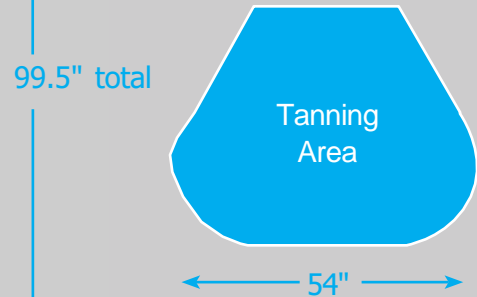

SUN CAPSULE

Specifications

48/220W

ULTRA

Top of Fan Motor

WITH DRESSING ROOM

WITHOUT DRESSING ROOM

220 WATT Ultra Tanning Booth

Maximum Exposure	9 minutes
Frosted Acrylics	Optional
Acrylic Floor With Light Show/Mirrored Ceiling	Optional
Bluetooth Audio	Optional
Integrated T Max Timer	Optional
Attached Dressing Room	Optional
Number of Lamps and Type of Lamps	48 - Cosmolux 220w VHR/HP Lamps
Power Source	220-watt Choke Ballast
Running Voltage	230V - 235V
Amperage Single Phase	53 Amps
Amperage Three Phase	32 Amps
Cooling	6,000 cfm
Wind Velocity	20 mph

800-272-8267 | www.suncapsule.com