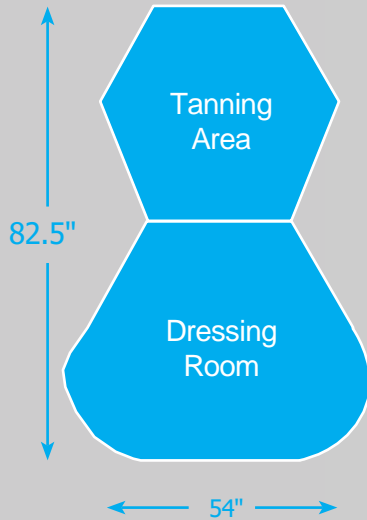

SUN CAPSULE

Specifications

48/220W

ULTRA

Top of Fan Motor

WITH DRESSING ROOM

WITHOUT DRESSING ROOM

220 WATT Ultra Tanning Booth

Maximum Exposure	9 minutes
Frosted Acrylics	Optional
Acrylic Floor With Light Show/Mirrored Ceiling	Optional
Bluetooth Audio	Optional
Integrated T Max Timer	Optional
Attached Dressing Room	Optional
Number of Lamps and Type of Lamps	48 - Cosmolux 220w VHR/HP Lamps
Power Source	220-watt Choke Ballast
Running Voltage	230V - 235V
Amperage Single Phase	53 Amps
Amperage Three Phase	32 Amps
Cooling	6,000 cfm
Wind Velocity	20 mph