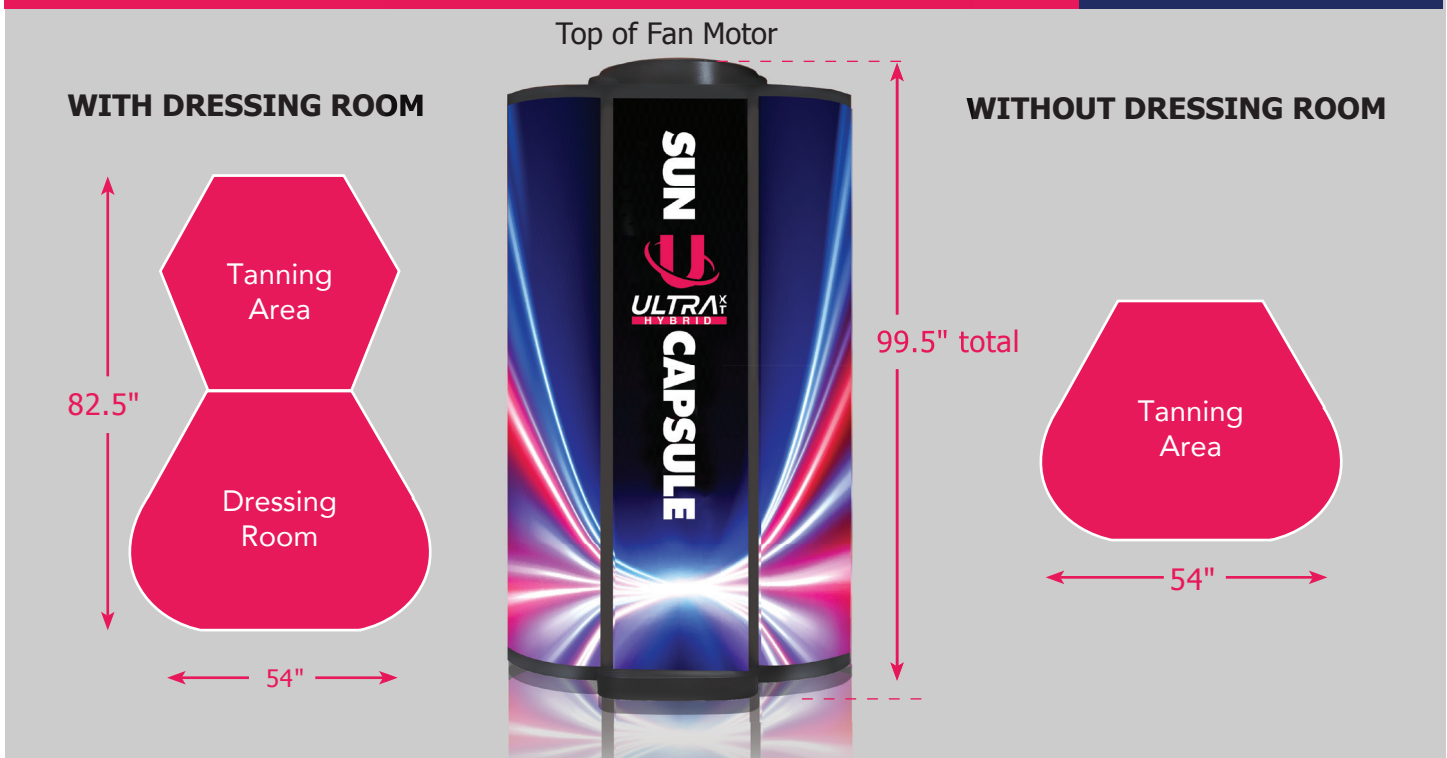

# SUN CAPSULE

### 250 WATT Ultra XT Hybrid Tanning Booth

Maximum Exposure	8 minutes
Frosted Acrylics	Included
Acrylic Floor/Ceiling Light/Light Show	Included
Bluetooth Audio	Included
T Max Compatible	Included
Optional Attached Dressing Room	Included
Number of Lamps and Type of Lamps	48 - Cosmolux 250 Watt - 250 Max XT
LED Lamp	12- 2m 3 Wavelength Full Spectrum Tubes
Power Source	250 watt Choke Ballast
Running Voltage	230V - 235V
Amperage Single Phase	64 Amps
Amperage Three Phase	42 Amps
Cooling	6,000 cfm
Wind Velocity	20 mph