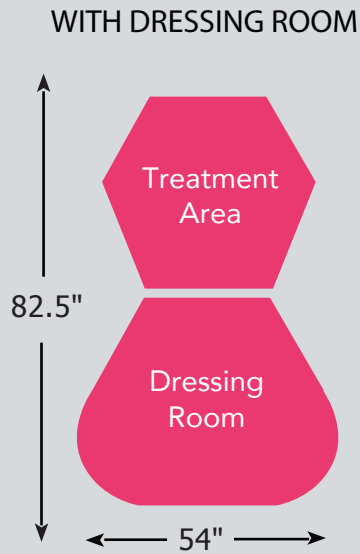

48/220W

TOP OF A FAN MOTOR

250-WATT ULTRA TANNING BOOTH SPECIFICATIONS

Maximum Exposure	9 Minutes ( 10 Minutes with Acrylics )
Frosted Acrylics	Optional
Acrylic Floor Show with Light Show/Mirrored Ceiling	Optional
Bluetooth Audio	Included
T Max Intergrated	Optional
Attached Dressing Room	Optional
Number of Lamps and Type of Lamps	48 -Cosmolux 220Watt 1.9 Meter VHR/HP Lamps
Power Source	220- Watt Choke Ballast
Running Voltage	230-V - 235-V
Amperage Single Phase	53 Amps
Amperage Three Phase	32 Amps
Cooling	6,000 cfm
Wind Velocity	20 mph